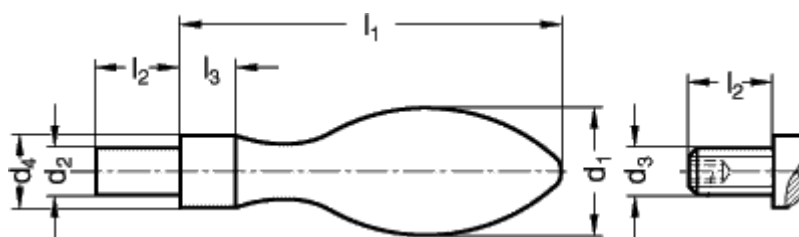

Article number: 20101030

Description: E+G Fixed handle
DIN 39-ST-32-D

Measures

d_1	= 32
d_2 h8	= 13
d_4 h13	= 20
l_1 approx.	= 100
l_2	= 21
l_3	= 13.0